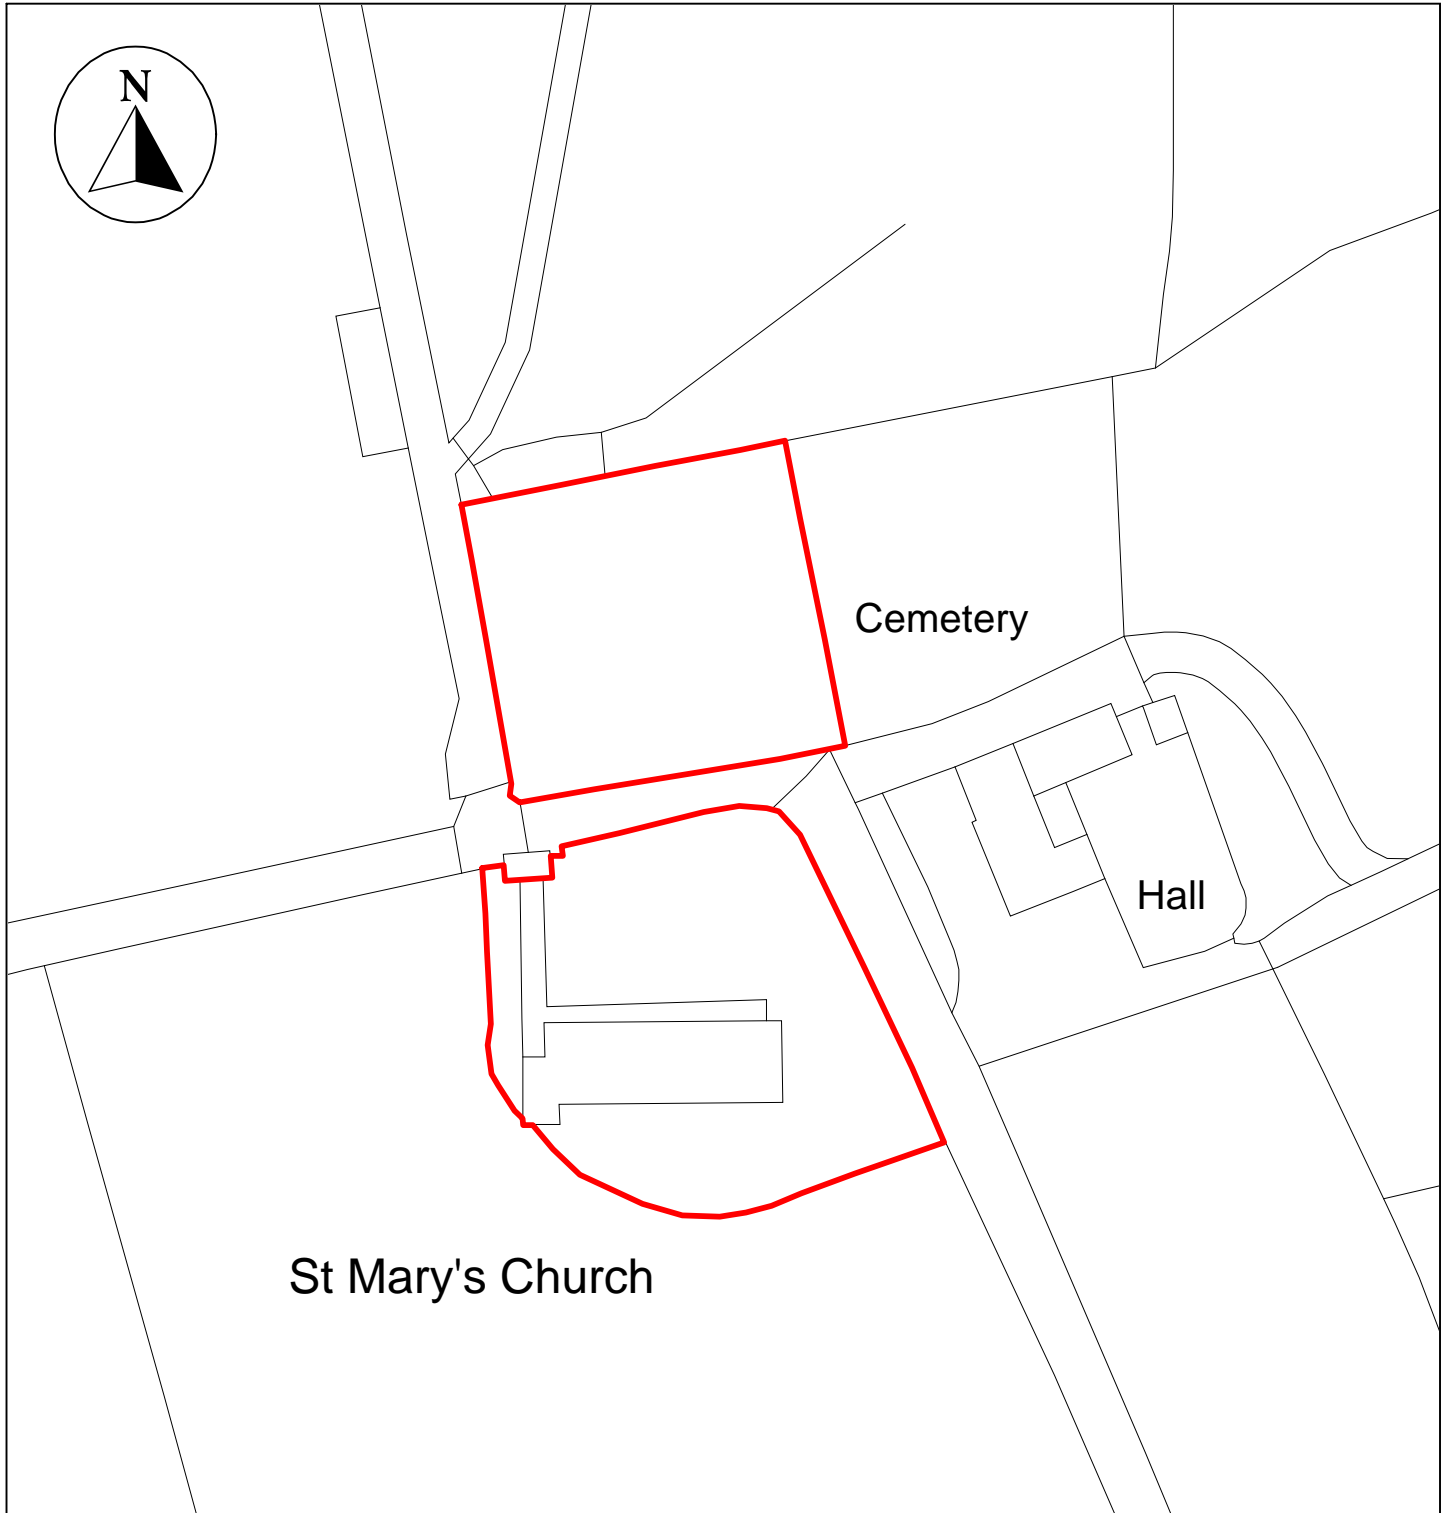

Public Space Protection Order Cumberland Council 2024

ANTI-SOCIAL BEHAVIOUR CRIME AND
POLICING ACT 2014

St Mary's Church, Sebergham, Carlisle CA5 7HP

Neighbourhoods
Education and Enforcement
Allerdale House
Workington
CA14 3YJ

Scale: 1 : 750
Date: February 2024

©crown copyright database rights 2024
ordnance survey AC0000861732